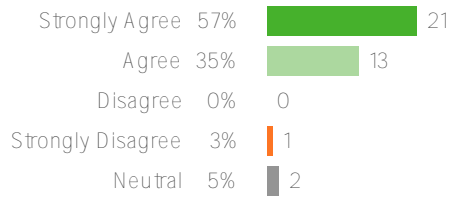

37 responses

District average:

Washington Elementary School
District

Favorable: