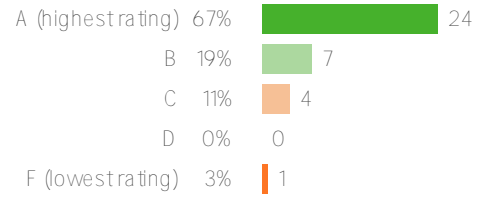

37 responses

District average: Washington Elementary School District

Favorable:

37 responses

District average:

Washington Elementary School District

Favorable:

Favorable:

37 responses

District average:

Washington E

37 reht

37 responses

District average:

37 responses

District average: