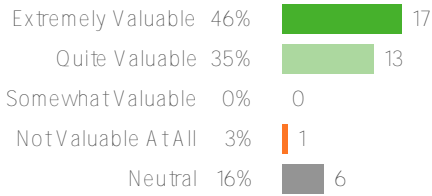

37 responses

District average: Washington Elementary School District

Favorable:

37 responses

District average:

Washington Elementary School District

Favorable:

Favorable: